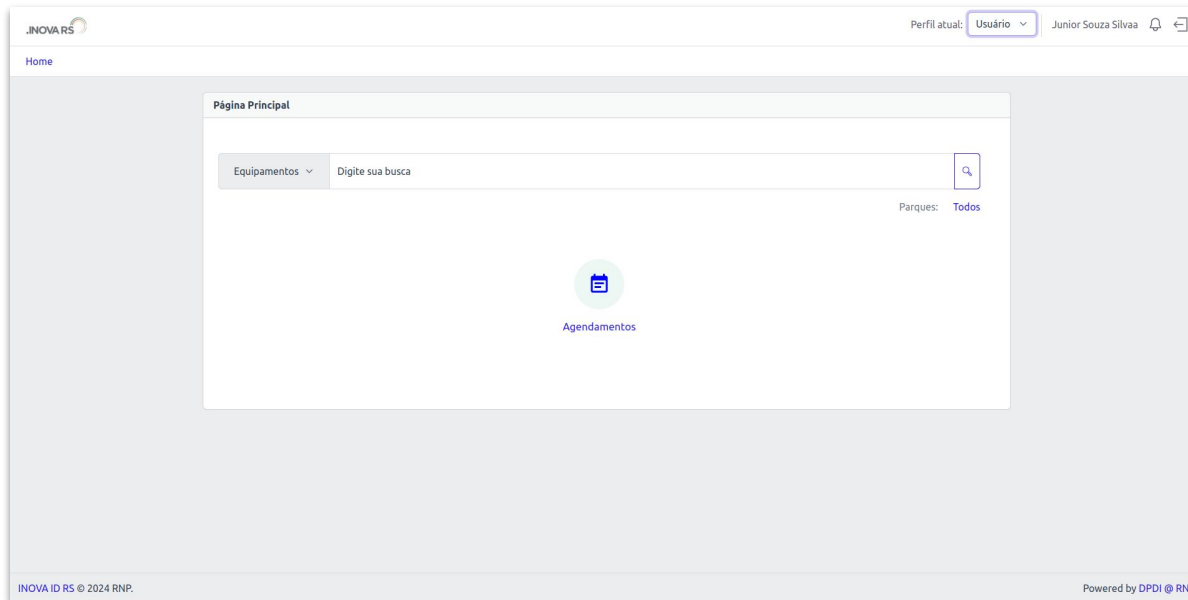

Aplicação de Agendamento (SP)

Um serviço de cadastro e de agendamento de utilização de recursos e ambientes que auxiliará a usufruir a infraestrutura dos ambientes de inovação federados com menos burocracia e maior segurança.